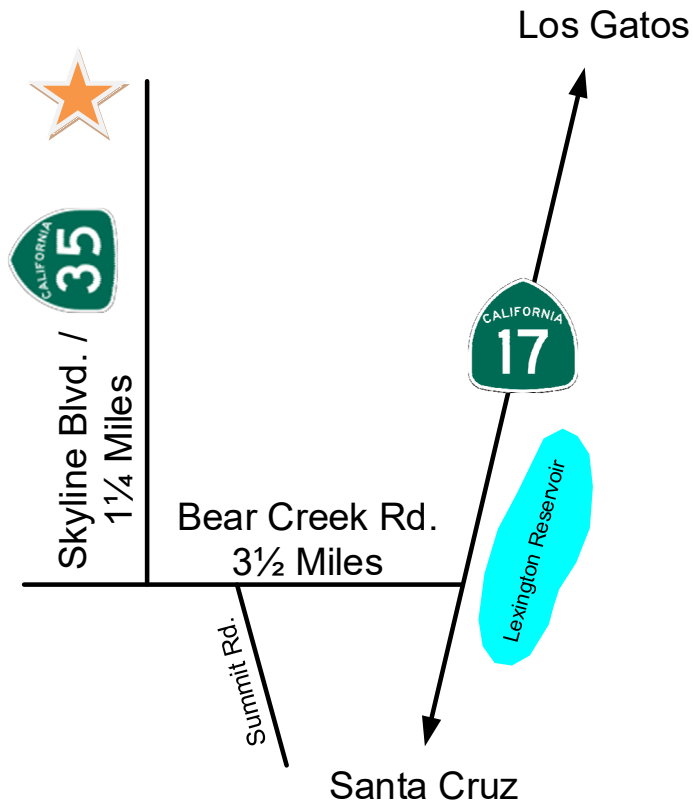

# Frosty's Christmas Tree Farm

## Map & Directions

19965 Skyline Blvd.  
Los Gatos, CA 95033

(NOTE: Map not to scale)

- Take Highway 17 to Bear Creek Road Exit.
- Take Bear Creek Road (WEST), up into the mountains for about 3½ miles until you reach Skyline Blvd. (Highway 35) and **TURN RIGHT**.
- Take Skyline Blvd. (Highway 35) for about 1¼ miles, until you reach Frosty's Christmas Tree Farm on the **LEFT**.